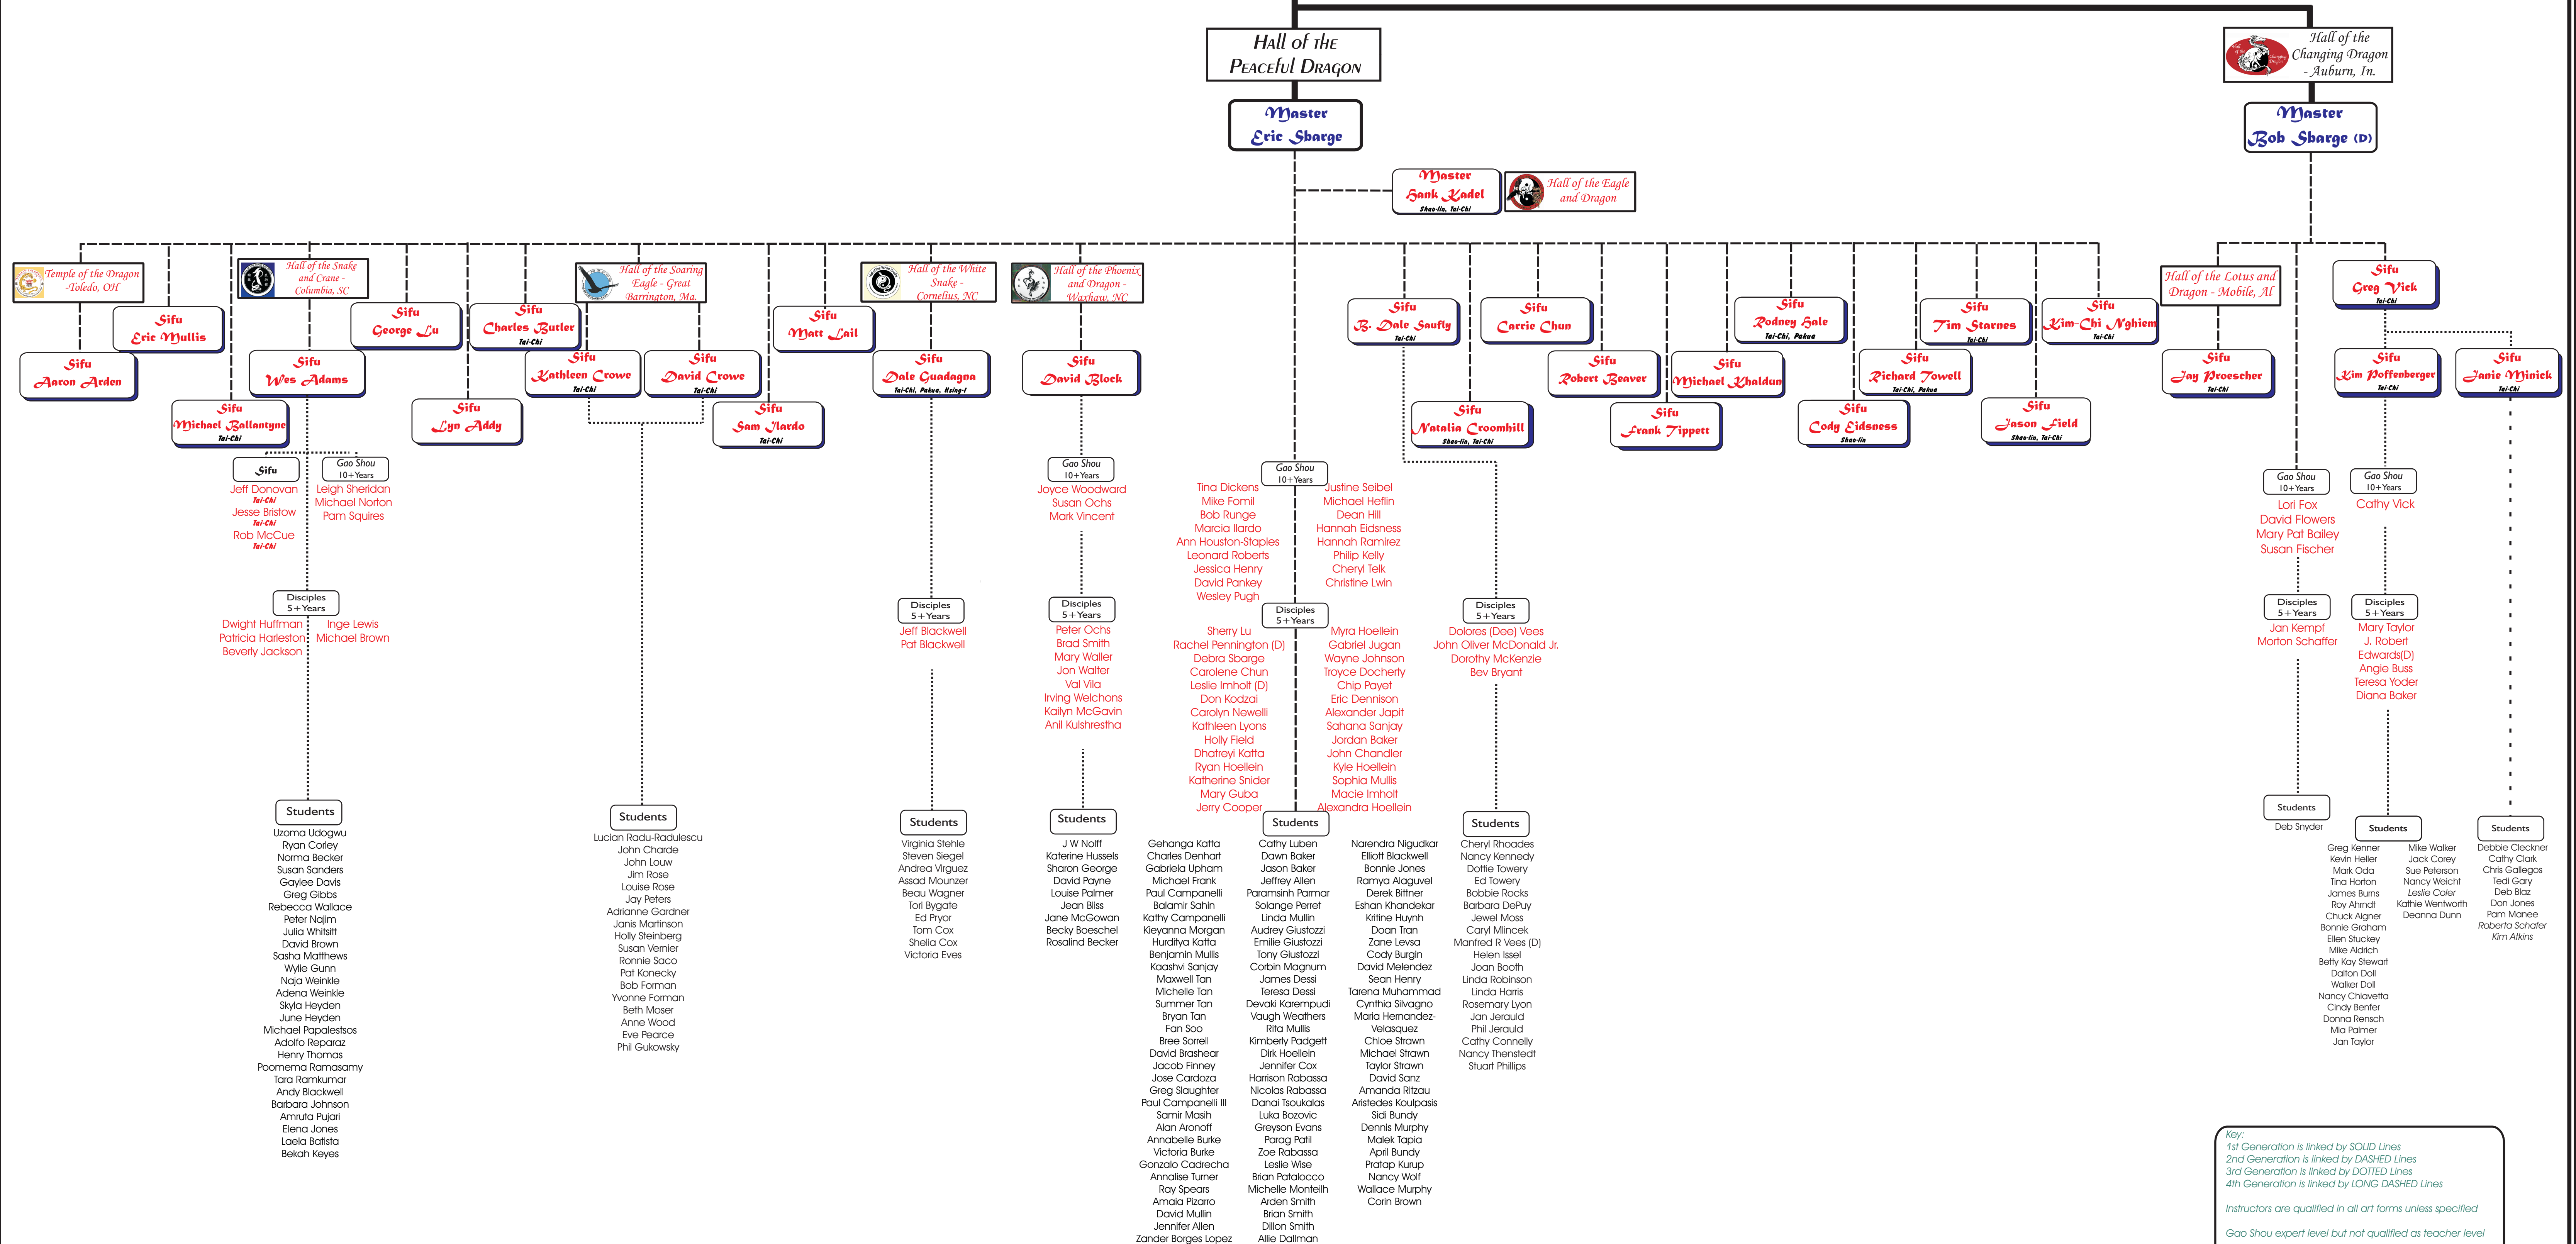

Hall of The PEACEFUL DRAGON

FAMILY TREE
February 1, 2020
Year of the Rat

Key:
1st Generation is linked by SOLID Lines
2nd Generation is linked by DASHED Lines
3rd Generation is linked by DOTTED Lines
4th Generation is linked by LONG DASHED Lines

Instructors are qualified in all art forms unless specified
Gao Shou expert level but not qualified as teacher level
Students are listed by seniority
Beginner levels are in *italics*
(D) Deceased